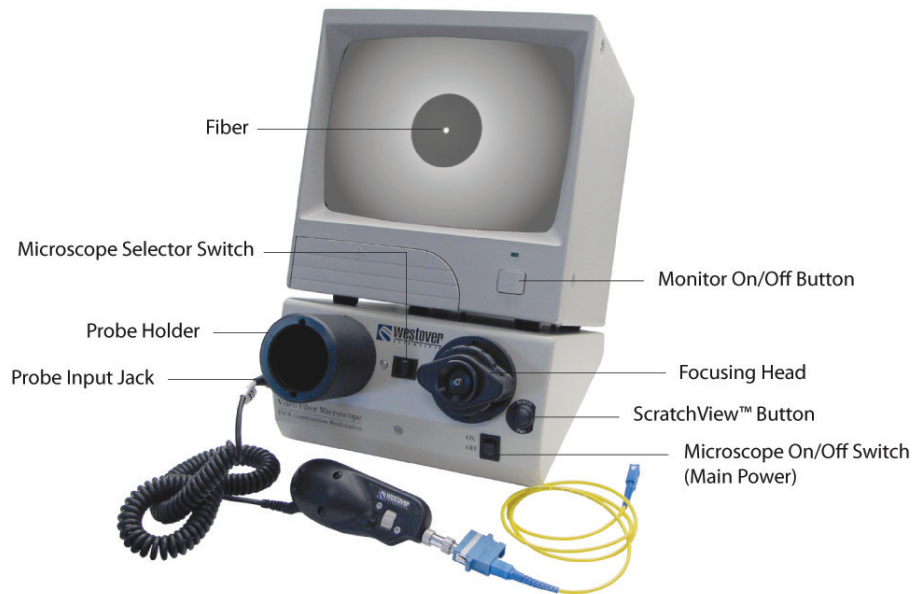

## Combination Probe & Bench-top Fiber Termination Inspection Workstations

The FVCW Series microscopes offer users a way to inspect both loose patch cords and connectors mounted in bulkheads, transceivers, and other hard-to-reach interfaces. Patch cords can be easily inserted into the front of the microscope, while the “probe” unit (sold together or separately - see ordering information below) can be maneuvered to reach an interconnect. Both microscopes utilize coaxial illumination to provide the user with a critical view of fine scratches, making them the ideal choice for manufacturing, production, and QC environments. The FVCW systems feature an attached 9”

monitor that is inclined backward 22.5° and accept all FMA-Series adapters. The FVCW workstations incorporate the new ScratchView™ feature. In the normal viewing mode you can easily see defects and debris across the end-face, but by pressing the ScratchView™ button on the front of the microscope you can also see scratches across the core and cladding not seen before!