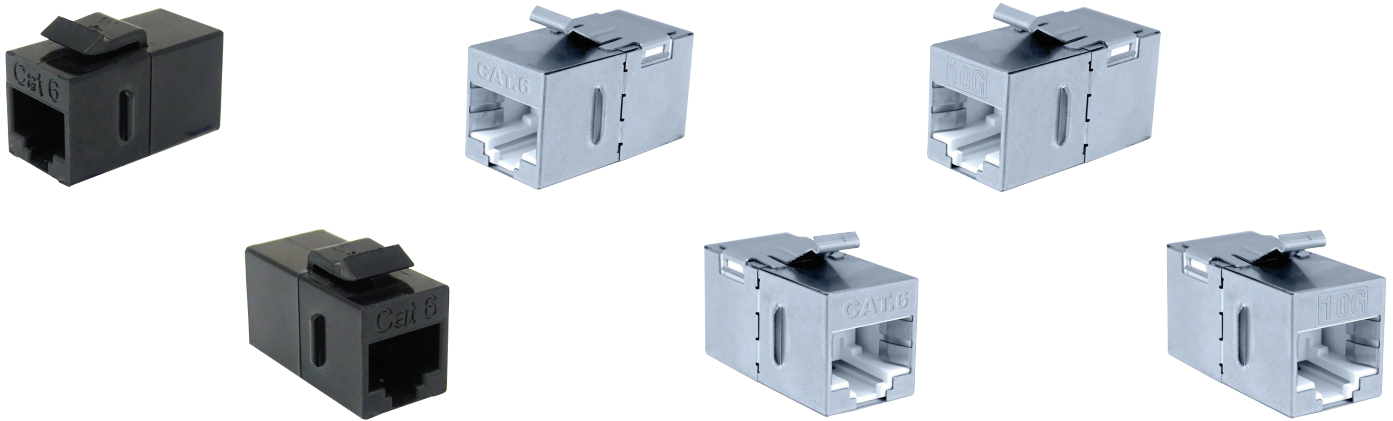

180° Inline Couplers | Tool Free

Product Code	Product Description
RJ45F-RJ45F-C06-UTP-180_Inline	Cat6 UTP 180 Degree Inline Coupler - Black Color
RJ45F-RJ45F-C06-FTP-180_Inline	Cat6 FTP 180 Degree Inline Coupler
RJ45F-RJ45F-C6A-FTP-180_Inline	Cat6A FTP 180 Degree Inline Coupler

Features

- The most cost effective way to link several networking cables
- Connect two computers together without using a hub
- Compact design, could be snapped into a blank patch panel to work as an interconnect feed-through
- Slim and compact
- It can be used in different conditions and transmission compliance remains
- It features press-fit technology, which is lead-free and no solder

Performance

Insertion Life	750 mating cycles with FCC compliant RJ-45 Plug
Contact Force	100 grams with FCC compliant RJ-45 Plug
Plug Retention Force	11 LBF MIN
Operating Temperature Range	-10°C To 60°C
Storage Temperature Range	-40°C To 68°C
Humidity	110% ~ 90%RH