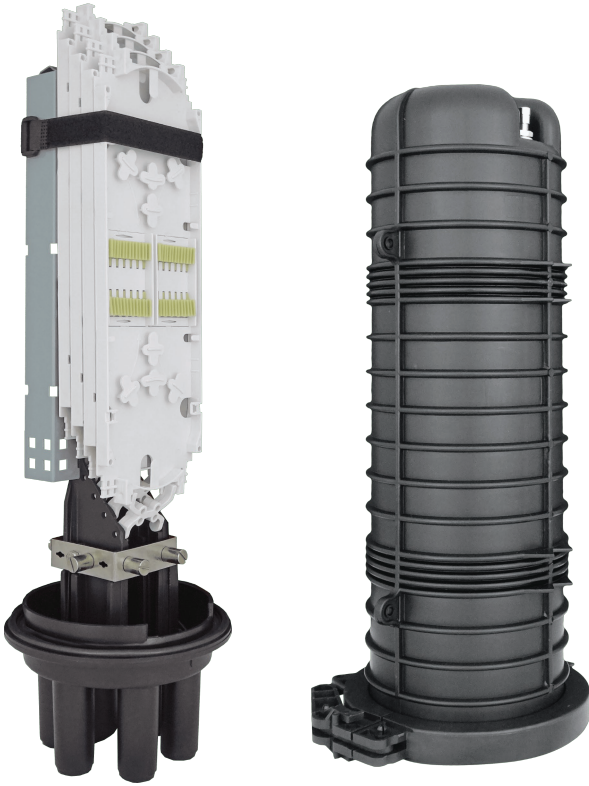

96F Fiber Optic Splice Closures

4 Trays, 4x24 Fibers

Features

- May be used for cut, uncut and taut sheath applications.
- May be used for all fiber optic cable.
- Sheath retention & central strength member fasten system included.
- Closure construction and lightweight plastic provides strength and resistance to chemical and U.V attack
- Installation and reentry with a minimum of tools
- All hardware are included
- Protection class: IP68
- RoHS compliance

Application

Underground, Aerial, Vault, Pole Mounting and Wall Mountable

Specifications

Model No.	YT00962 SSC-540170-4P-96-4T/4T-T102A 540x170mm, 96 Fibers Capacity, 4 Trays, 4 Port, Enclosure , w/o Mounting Kits
Spliced Fiber Storage Capacity	96 splices (4x24)
Size Height x Diameter	540mm x 170mm (w/o clamp) 540mm x 220mm (w/ clamp)
Cable Ports	1 oval port (25mm), 4 round ports (20mm)
Mounting Kits	Wall Mounting Kit - 1 Wall Mounting Kit - 2 Wall Mounting Kit - 3 Pole Mounting Kit - 1 Pole Mounting Kit - 2 Pole Mounting Kit - 3