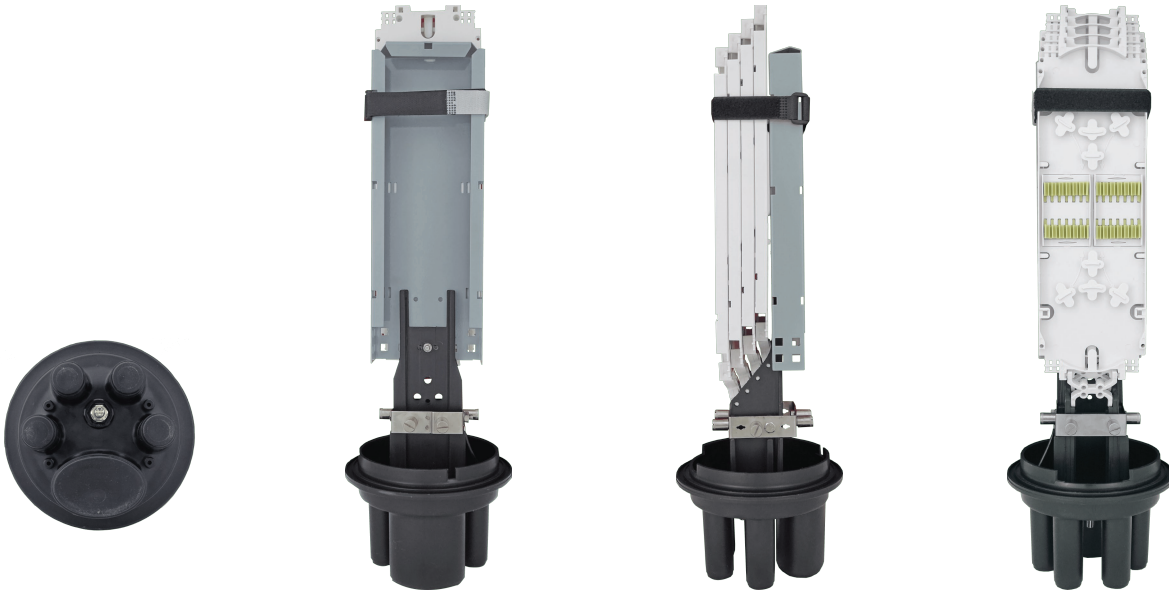

96F Fiber Optic Splice Closures

4 Trays, 4x24 Fibers

Features

- May be used for cut, uncut and taut sheath applications.
- May be used for all fiber optic cable.
- Sheath retention & central strength member fasten system included.
- Closure construction and lightweight plastic provides strength and resistance to chemical and U.V attack
- Installation and reentry with a minimum of tools
- All hardware are included
- Protection class: IP68
- RoHS compliance

Application

Underground, Aerial, Vault, Pole Mounting and Wall Mountable

Specifications

Model No.	YT00962 SSC-540170-4P-96-4T/4T-T102A 540x170mm, 96 Fibers Capacity, 4 Trays, 4 Port, Enclosure , w/o Mounting Kits
Spliced Fiber Storage Capacity	96 splices (4x24)
Size Height x Diameter	540mm x 170mm (w/o clamp) 540mm x 220mm (w/ clamp)
Cable Ports	1 oval port (25mm), 4 round ports (20mm)
Mounting Kits	Wall Mounting Kit - 1 Wall Mounting Kit - 2 Wall Mounting Kit - 3 Pole Mounting Kit - 1 Pole Mounting Kit - 2 Pole Mounting Kit - 3