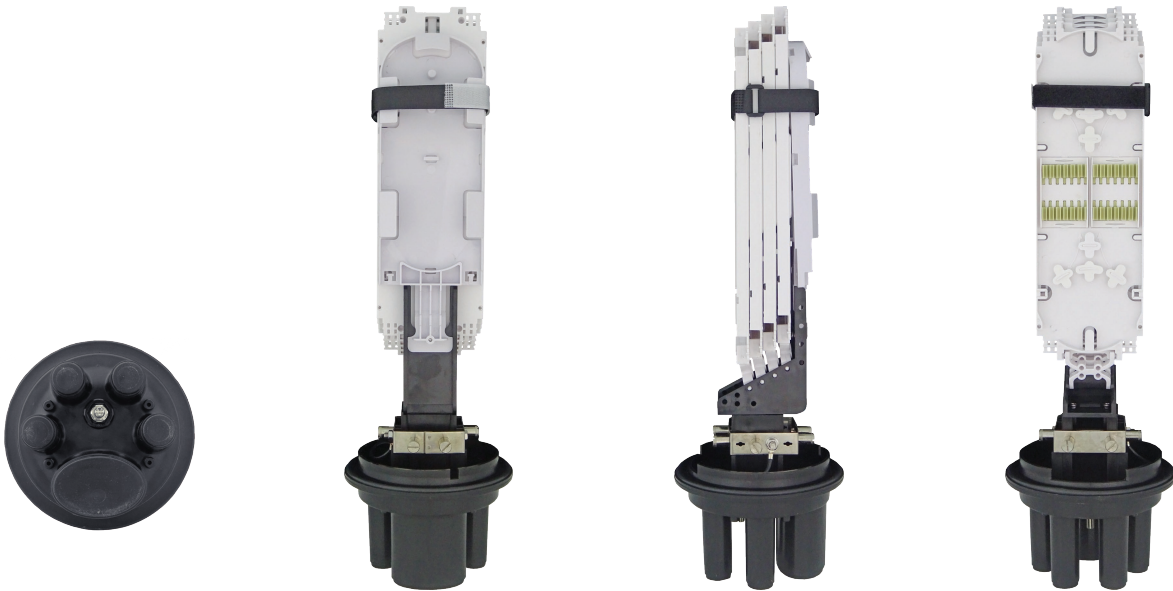

96F Fiber Optic Splice Closures

4 Trays, 4x24 Fibers

Features

- May be used for cut, uncut and taut sheath applications.
- May be used for all fiber optic cable.
- Sheath retention & central strength member fasten system included.
- Closure construction and lightweight plastic provides strength and resistance to chemical and U.V attack
- Installation and reentry with a minimum of tools
- All hardware are included
- Protection class: IP68
- RoHS compliance

Application

Underground, Aerial, Vault, Pole Mounting and Wall Mountable

Specifications

Model No.	YT01186 SSC-540170-4P-96-4T/4T-T102A 540x170mm, 96 Fibers Capacity, 4 Trays, 4 Port, Enclosure , w/o Mounting Kits
Spliced Fiber Storage Capacity	96 splices (4x24)
Size Height x Diameter	540mm x 170mm (w/o clamp) 540mm x 220mm (w/ clamp)
Cable Ports	1 oval port (25mm), 4 round ports (20mm)
Mounting Kits	Wall Mounting Kit - 1 Wall Mounting Kit - 2 Wall Mounting Kit - 3 Pole Mounting Kit - 1 Pole Mounting Kit - 2 Pole Mounting Kit - 3