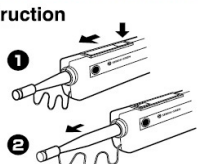

Instruction

For more info and manual,
www.seikohgiken.com
www.seikoh-giken.co.jp

SFM2.0-MPO

Ferrule End-face Cleaner SFM2.0-MPO

ferrule mate 2.0