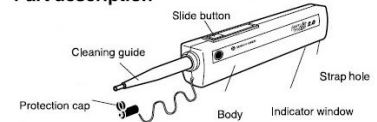

Part description