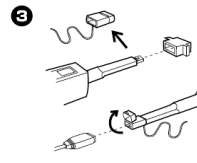

Instruction

For more info and manual,
www.seikohgiken.com
www.seikoh-giken.co.jp