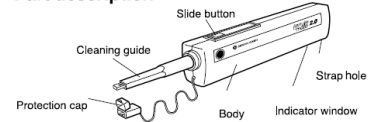

Ferrule End-face Cleaner SFM2.0-125

ferrule mate 2.0

Part description