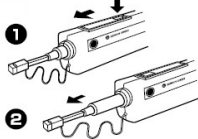

Instruction

For more info and manual,
www.seikohgiken.com
www.seikoh-giken.co.jp

SEIKOH GIKEN FerruleMate2.0
Ferrule End-face Cleaner SFM2.0-125/250/MPO

Palm size design-easy to use
can be used over 800+ cleanings(125/250)
can be used over 500+ cleanings(MPO)
no replacement tape cartridge

Attention

Insert cleaning guide straightforward into the ferrule.
When the body dose not move smoothly, Please check the indicator window

This product is not refillable.

Prohibited

Do not peer through the ferrule end-face and adaptors.
Do not use with in-service impliments.
Do not splash with water or other liquids.
Do not exert unnecessary force on this product.
Please keep away fro dirty areas except those being cleaned.

Manufactured by
SEIKOH GIKEN Co.,Ltd
296-1, Matsuhidai, MATSUDO-SHI, CHIBA, 270-2214, JAPAN
TEL: +81-47-388-6111
FAX: +81-47-388-4477

Distributed by
SEIKOH GIKEN USA, Inc
4405 INTERNATINAL BOULEVARD, SUITE B109
NORCROSS, GA 30093 USA
TEL: +1-770-279-6602

SEIKOH GIKEN Europe GmbH
SIEMENSSTRASSE 9, D-63263 NEU-ISENBURG,
FRANKFURT, GERMANY
TEL: +49-6102-297-701

SEIKOH GIKEN Hangzhou Co.,Ltd
526 Binkang Road Binjiang District, Hangzhou, Zhejiang,
CHINA 310052, P.R.China
TEL: +86-571-8777-4098
FAX: +86-571-8777-4099

SFM2.0-250

Ferrule End-face Cleaner SFM2.0-250

ferrule mate 2.0