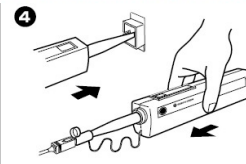

Instruction

For more info and manual,
www.seikohgiken.com
www.seikoh-giken.co.jp

SFM2.0-MPO

Ferrule End-face Cleaner SFM2.0-MPO

ferrule mate 2.0