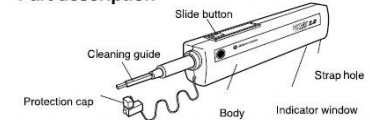

Part description