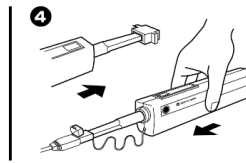

Instruction

For more info and manual,
www.seikohgiken.com
www.seikoh-giken.co.jp