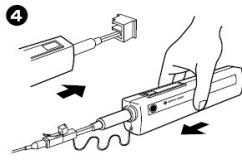

Instruction

For more info and manual,
www.seikohgiken.com
www.seikoh-giken.co.jp

SEIKOH GIKEN FerruleMate2.0
Ferrule End-face Cleaner SFM2.0-125/250/MPO

Palm size design-easy to use
can be used over 800+ cleanings(125/250)
can be used over 500+ cleanings(MPO)
no replacement tape cartridge

Attention

Insert cleaning guide straightforward into the ferrule.
When the body dose not move smoothly, Please check the indicator window

This product is not refillable.

Prohibited

Do not peer through the ferrule end-face and adaptors.
Do not use with in-service impliments.
Do not splash with water or other liquids.
Do not exert unnecessary force on this product.
Please keep away fro dirty areas except those being cleaned.

Manufactured by
SEIKOH GIKEN Co.,Ltd
296-1, Matsuhidai, MATSUDO-SHI, CHIBA, 270-2214, JAPAN
TEL: +81-47-388-6111
FAX: +81-47-388-4477

Distributed by
SEIKOH GIKEN USA, Inc
4405 INTERNATINAL BOULEVARD, SUITE B109
NORCROSS, GA 30093 USA
TEL: +1-770-279-6602

SEIKOH GIKEN Europe GmbH
SIEMENSSTRASSE 9, D-63263 NEU-ISENBURG,
FRANKFURT, GERMANY
TEL: +49-6102-297-701

SEIKOH GIKEN Hangzhou Co.,Ltd
526 Binkang Road Binjiang District, Hangzhou, Zhejiang,
CHINA 310052, P.R.China
TEL: +86-571-8777-4098
FAX: +86-571-8777-4099

SFM2.0-250

Ferrule End-face Cleaner SFM2.0-250

ferrule mate 2.0