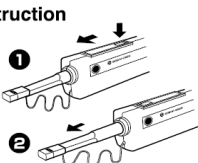

Instruction

For more info and manual,
www.seikohgiken.com
www.seikoh-giken.co.jp