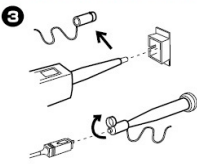

Instruction

For more info and manual,
www.seikohgiken.com
www.seikoh-giken.co.jp

SFM2.0-MPO

Ferrule End-face Cleaner SFM2.0-MPO

ferrule mate 2.0