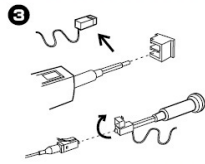

Instruction

For more info and manual,
www.seikohgiken.com
www.seikoh-giken.co.jp

SEIKOH GIKEN FerruleMate2.0
Ferrule End-face Cleaner SFM2.0-125/250/MPO

Palm size design-easy to use
can be used over 800+ cleanings(125/250)
can be used over 500+ cleanings(MPO)
no replacement tape cartridge

Attention

Insert cleaning guide straightforward into the ferrule.
When the body dose not move smoothly, Please check the indicator window

This product is not refillable.

Prohibited

Do not peer through the ferrule end-face and adaptors.
Do not use with in-service impliments.
Do not splash with water or other liquids.
Do not exert unnecessary force on this product.
Please keep away fro dirty areas except those being cleaned.

Manufactured by
SEIKOH GIKEN Co.,Ltd
296-1, Matsuhidai, MATSUDO-SHI, CHIBA, 270-2214, JAPAN
TEL: +81-47-388-6111
FAX: +81-47-388-4477

Distributed by
SEIKOH GIKEN USA, Inc
4405 INTERNATINAL BOULEVARD, SUITE B109
NORCROSS, GA 30093 USA
TEL: +1-770-279-6602

SEIKOH GIKEN Europe GmbH
SIEMENSSTRASSE 9, D-63263 NEU-ISENBURG,
FRANKFURT, GERMANY
TEL: +49-6102-297-701

SEIKOH GIKEN Hangzhou Co.,Ltd
526 Binkang Road Binjiang District, Hangzhou, Zhejiang,
CHINA 310052, P.R.China
TEL: +86-571-8777-4098
FAX: +86-571-8777-4099

SFM2.0-250

Ferrule End-face Cleaner SFM2.0-250

ferrule mate 2.0